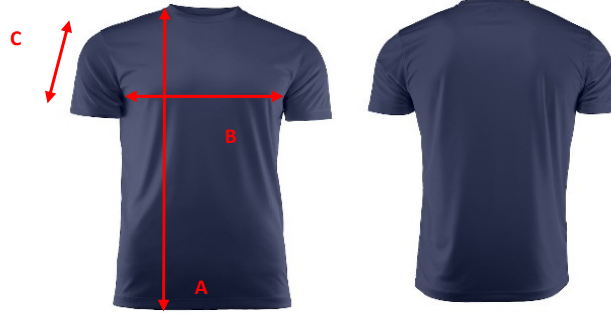

Printer
ACTIVE WEAR

SIZE CHART

Brand: PRINTER ACTIVE WEAR

Style: 2264023 RUN

| | XS | S | M | L | XL | XXL | 3XL | 4XL | 5XL |
|--------------------|-----------|----------|----------|----------|-----------|------------|------------|------------|------------|
| A) body length | 68 | 70 | 72 | 74 | 76 | 78 | 80 | 82 | 84 |
| B) 1/2 Chest width | 46 | 49 | 52 | 55 | 59 | 63 | 67 | 71 | 75 |
| C) Sleeve length | 16 | 18 | 20 | 21 | 22 | 23 | 24 | 24,5 | 25 |