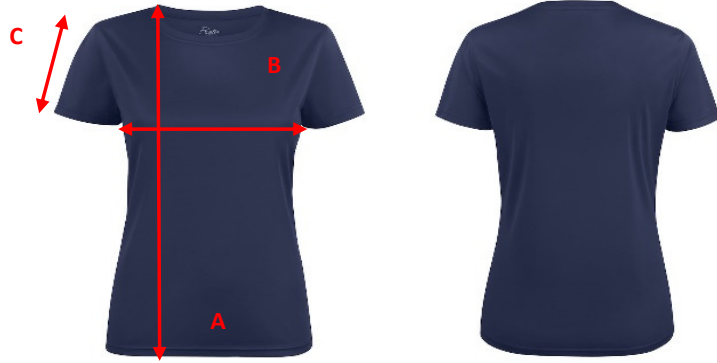

*Printer*  
ACTIVE WEAR

**SIZE CHART**

**Brand: PRINTER ACTIVE WEAR**  
**Style: 2264026 RUN LADY**

	<b>XS</b>	<b>S</b>	<b>M</b>	<b>L</b>	<b>XL</b>	<b>XXL</b>	<b>3XL</b>
A) body length	62	63,5	65	67	69	71	73
B) 1/2 chest width	42	45	48	51	55	59	63
C) Sleeve length	16	16,5	17	17,5	18	18,5	19

*All measurements are indicative with minimum tolerance of 1 cm*