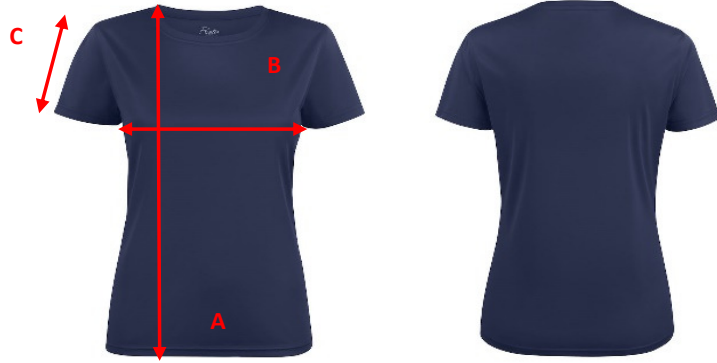

*Printer*  
ACTIVE WEAR

**SIZE CHART**

**Brand: PRINTER ACTIVE WEAR**  
**Style: 2264026 RUN LADY**

	<b>XS</b>	<b>S</b>	<b>M</b>	<b>L</b>	<b>XL</b>	<b>XXL</b>	
A) body length	62	63,5	65	67	69	71	
B) 1/2 chest width	42	45	48	51	55	59	
C) Sleeve length	16	16,5	17	17,5	18	18,5	

*All measurements are indicative with minimum tolerance of 1 cm*